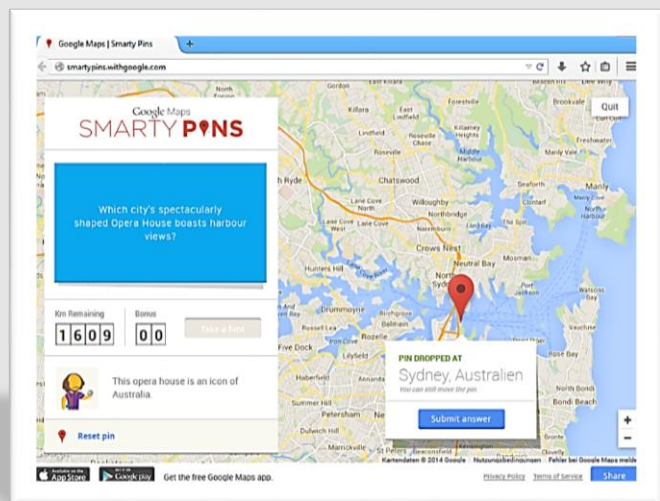

TOILET

TRAINING

Did you know...

Students (anyone, really!) can practice geography and trivia with the new Smarty Pins game by Google!

Google SMARTY PINS or go to smartypins.withgoogle.com to give it a try!

Google generates a random trivia question about a specific city or country, and you must drop a pin on the correct location on the map.

Players can choose from six trivia categories: Featured Topics, Arts & Culture, Science & Geography, Sports & Games, Entertainment, History & Current Events.